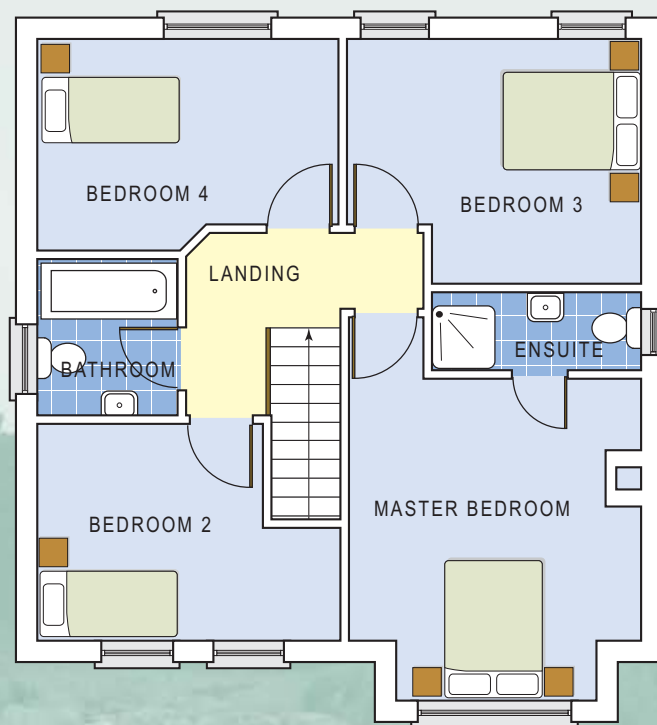

HOUSE TYPE **H** 4 BEDROOM 2 STOREY DETACHED  
Total Area - 141.2 sq. mt. / 1518 sq. ft.

HOUSE TYPE **H**

Ground Floor

First Floor