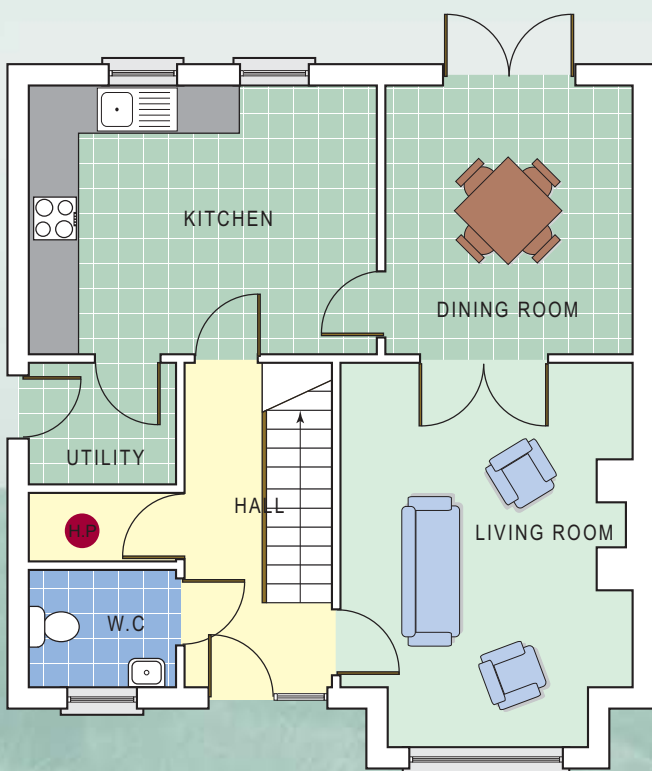

HOUSE TYPE **H** 4 BEDROOM 2 STOREY DETACHED  
Total Area - 141.2 sq. mt. / 1518 sq. ft.

HOUSE TYPE **H**

Ground Floor

First Floor